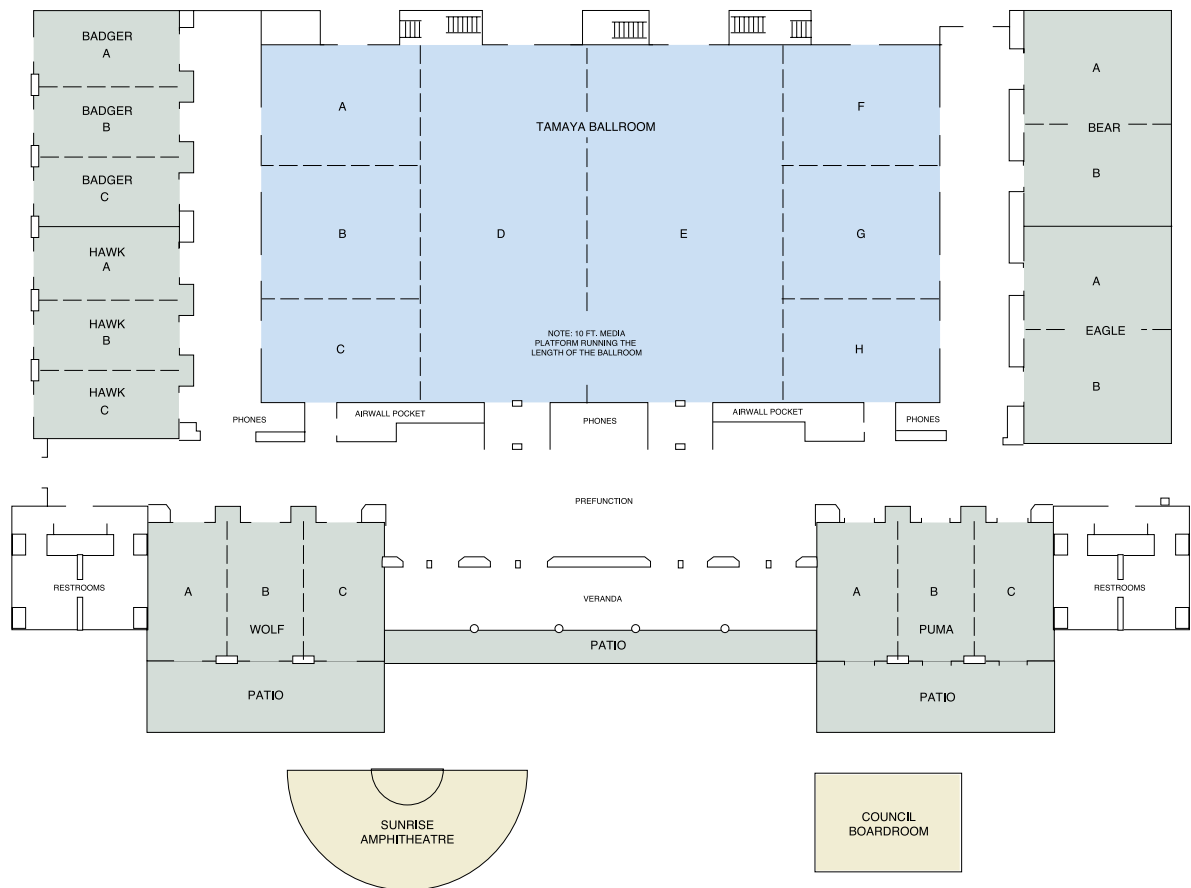

Hyatt Regency Tamaya

DIRECTIONS

From the Airport: Take Sunport Blvd. West to I-25. Go North on I-25 to Exit 242 (US550). Go West on US550 to Tamaya Blvd. (approx. 2.5 miles). Go North (right) on Tamaya Blvd. to Tuyuna Trail. (approx. 2.4 miles). East (right) on Tuyuna Trail.

Hyatt Regency Tamaya